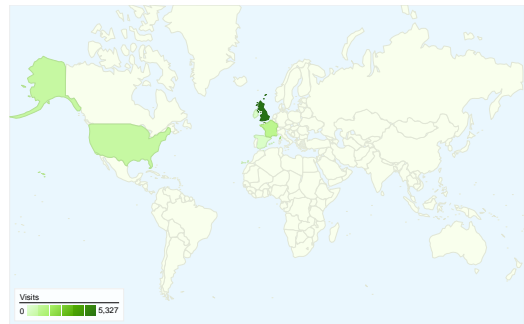

Previous: 00:01:41 (11.41%)

2.49 Pages/Visit

Previous: 1.71 (45.32%)

83.02% % New Visits

Previous: 84.07% (-1.25%)

Visitors Overview

Visitors
8,026

Map Overlay world

Traffic Sources Overview

- **Search Engines**
5,914.00 (61.75%)
- **Referring Sites**
3,026.00 (31.60%)
- **Direct Traffic**
637.00 (6.65%)

Content Overview		
Pages	Pageviews	% Pageviews
/		
Jan 1, 2008 - Dec 31, 2008	8,408	35.30%
Dec 31, 2006 - Dec 31, 2007	3,511	54.02%
% Change	139.48%	139.48%
/motorcycle-motorbike-hire-rental-touring-france-spain-pyrenees-		
Jan 1, 2008 - Dec 31, 2008	938	3.94%
Dec 31, 2006 - Dec 31, 2007	516	7.94%
% Change	81.78%	81.78%
/Motorcycle-touring-rental-hire-accommodation-spain-portugal-		
Jan 1, 2008 - Dec 31, 2008	611	2.57%
Dec 31, 2006 - Dec 31, 2007	241	3.71%
% Change	153.53%	153.53%
/B&B/index.html		
Jan 1, 2008 - Dec 31, 2008	534	2.24%
Dec 31, 2006 - Dec 31, 2007	0	0.00%
% Change	100.00%	100.00%
/basse-normandie-france-motorcycle-touring-biker-friendly-		
Jan 1, 2008 - Dec 31, 2008	508	2.13%
Dec 31, 2006 - Dec 31, 2007	0	0.00%
% Change	100.00%	100.00%

8,026 people visited this site

9,577 Visits

Previous: 3,798 (152.16%)

8,026 Absolute Unique Visitors

Previous: 3,193 (151.36%)

23,819 Pageviews

Previous: 6,500 (266.45%)

2.49 Average Pageviews

All traffic sources sent a total of 9,577 visits

6.65% Direct Traffic

Previous: 7.58% (-12.29%)

31.60% Referring Sites

Previous: 44.58% (-29.12%)

61.75% Search Engines

Previous: 47.84% (29.08%)

- Search Engines
5,914.00 (61.75%)
- Referring Sites
3,026.00 (31.60%)
- Direct Traffic
637.00 (6.65%)