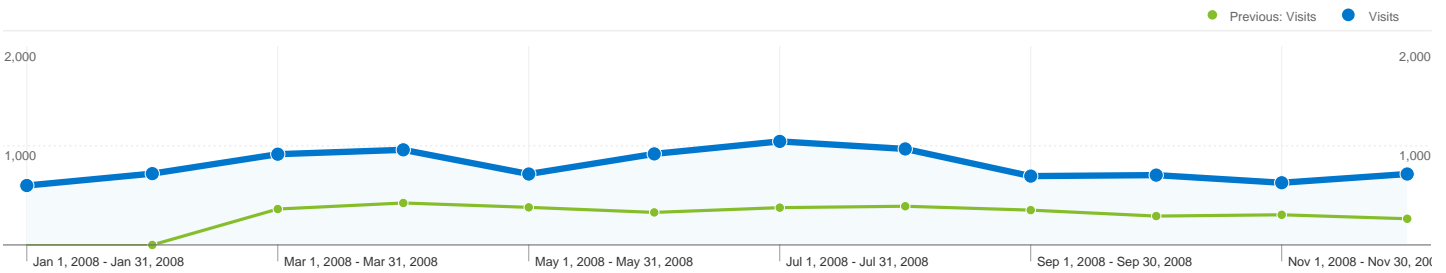

All traffic sources sent a total of 9,577 visits

6.65% Direct Traffic

Previous: 7.58% (-12.29%)

31.60% Referring Sites

Previous: 44.58% (-29.12%)

61.75% Search Engines

Previous: 47.84% (29.08%)