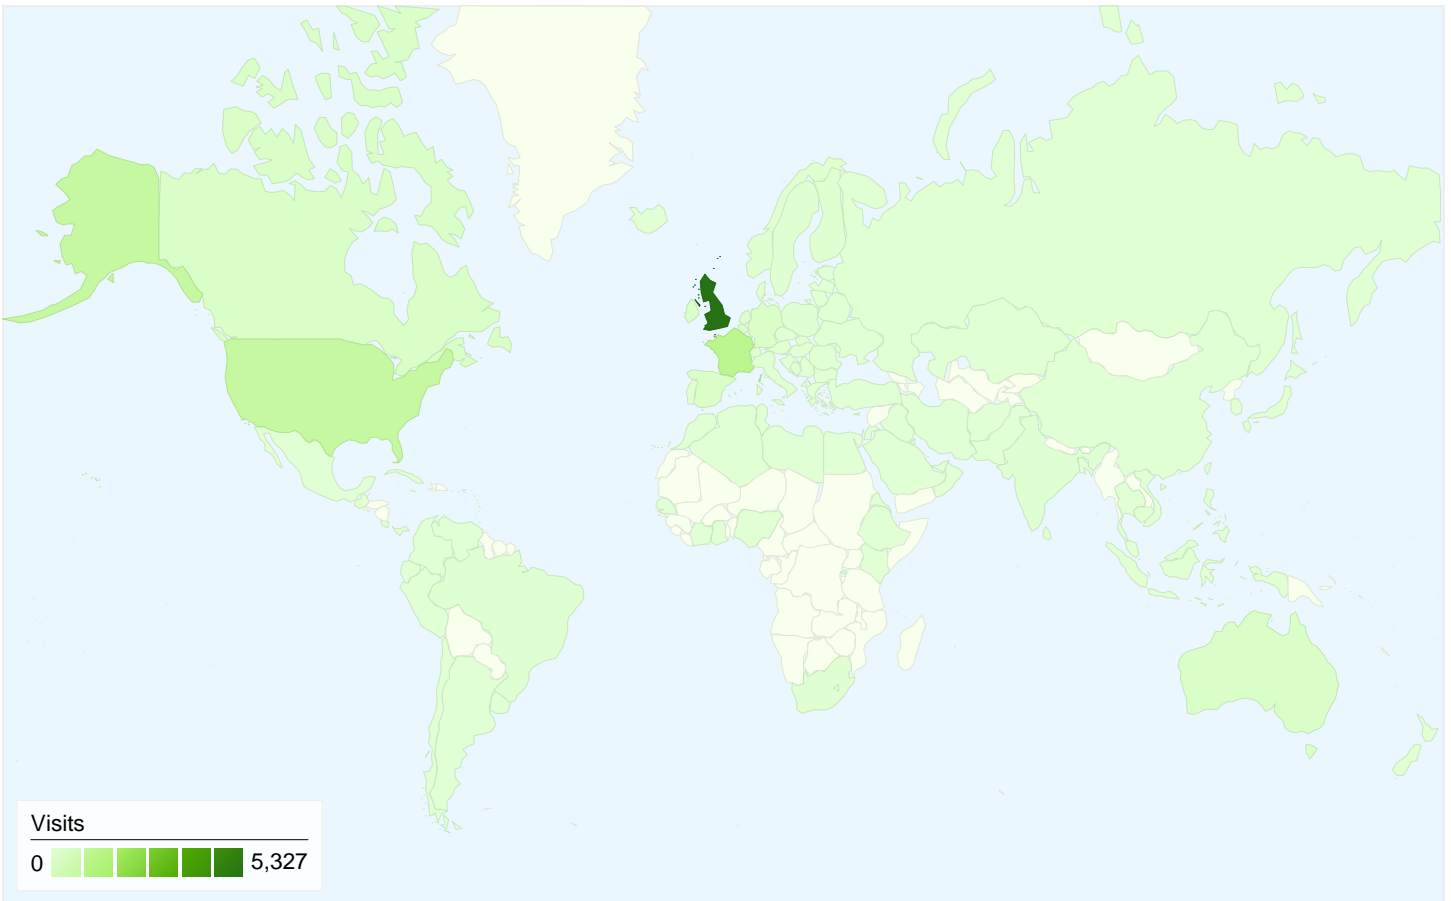

9,577 visits came from 114 countries/territories

Site Usage

Visits	Pages/Visit	Avg. Time on Site	% New Visits	Bounce Rate	
9,577 Previous: 3,798 (152.16%)	2.49 Previous: 1.71 (45.32%)	00:01:53 Previous: 00:01:41 (11.41%)	83.49% Previous: 84.07% (-0.69%)	61.02% Previous: 69.19% (-11.81%)	
Country/Territory	Visits	Pages/Visit	Avg. Time on Site	% New Visits	Bounce Rate
United Kingdom					
January 1, 2008 - December 31, 2008	5,327	2.60	00:01:59	84.19%	59.26%
December 31, 2006 - December 31, 2007	1,529	1.74	00:01:35	85.61%	67.23%
% Change	248.40%	49.24%	25.60%	-1.66%	-11.85%
France					
January 1, 2008 - December 31, 2008	1,107	3.83	00:02:40	60.16%	41.73%
December 31, 2006 - December 31, 2007	400	2.04	00:02:34	61.25%	59.00%
% Change	176.75%	87.16%	4.22%	-1.78%	-29.26%
United States					
January 1, 2008 - December 31, 2008	788	1.79	00:01:21	90.10%	69.04%