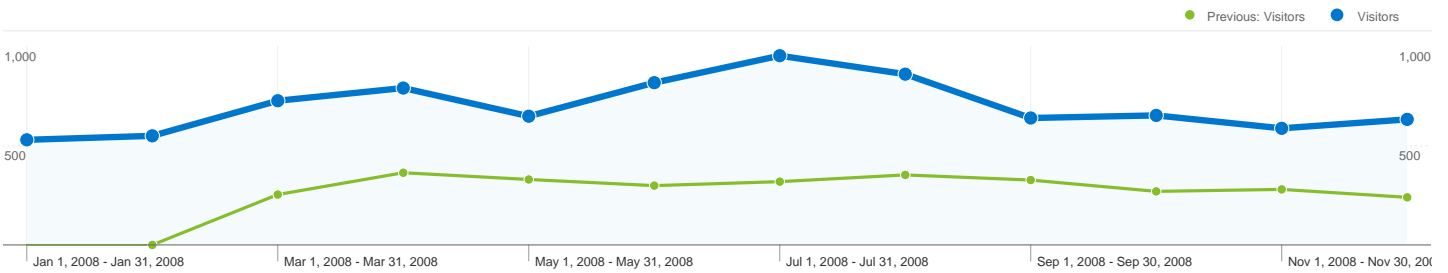

Site Usage

9,577 Visits

Previous: 3,798 (152.16%)

61.02% Bounce Rate

Previous: 69.19% (-11.81%)

23,819 Pageviews

Previous: 6,500 (266.45%)

00:01:53 Avg. Time on Site

Previous: 00:01:41 (11.41%)

2.49 Pages/Visit

Previous: 1.71 (45.32%)

83.02% % New Visits

Previous: 84.07% (-1.25%)

Visitors Overview

Visitors
8,026

Map Overlay world

8,026 people visited this site

9,577 Visits

Previous: 3,798 (152.16%)

8,026 Absolute Unique Visitors

Previous: 3,193 (151.36%)

23,819 Pageviews

Previous: 6,500 (266.45%)

2.49 Average Pageviews

1 - 10 of 114

Pages on this site were viewed a total of 23,819 times

23,819 Pageviews
Previous: 6,500 (266.45%)

16,664 Unique Views
Previous: 4,999 (233.35%)

61.02% Bounce Rate
Previous: 69.19% (-11.81%)

Top Content