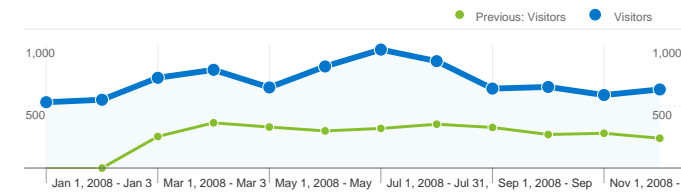

Site Usage

9,577 Visits

Previous: 3,798 (152.16%)

61.02% Bounce Rate

Previous: 69.19% (-11.81%)

23,819 Pageviews

Previous: 6,500 (266.45%)

00:01:53 Avg. Time on Site

Previous: 00:01:41 (11.41%)

2.49 Pages/Visit

Previous: 1.71 (45.32%)

83.02% % New Visits

Previous: 84.07% (-1.25%)

Visitors Overview

Visitors
8,026

Map Overlay world

8,026 people visited this site

9,577 Visits

Previous: 3,798 (152.16%)

8,026 Absolute Unique Visitors

Previous: 3,193 (151.36%)

23,819 Pageviews

Previous: 6,500 (266.45%)

2.49 Average Pageviews

1 - 10 of 114

Pages on this site were viewed a total of 23,819 times

23,819 Pageviews
Previous: 6,500 (266.45%)

16,664 Unique Views
Previous: 4,999 (233.35%)

61.02% Bounce Rate
Previous: 69.19% (-11.81%)

Top Content