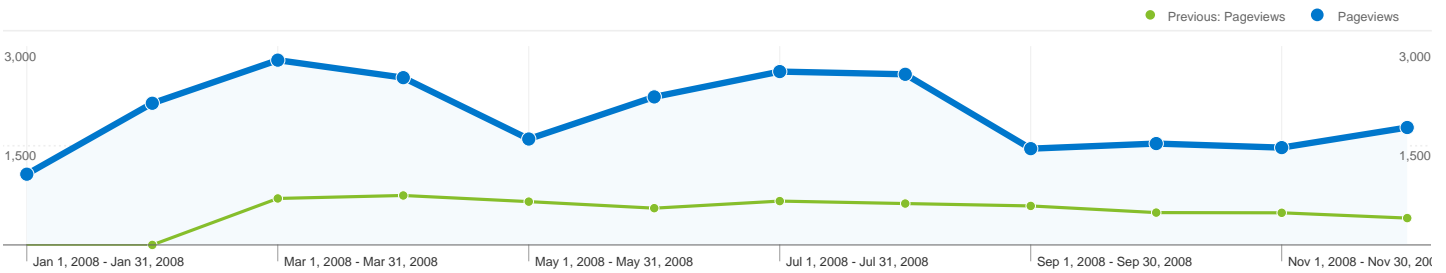

Pages on this site were viewed a total of 23,819 times

23,819 Pageviews
Previous: 6,500 (266.45%)

16,664 Unique Views
Previous: 4,999 (233.35%)

61.02% Bounce Rate
Previous: 69.19% (-11.81%)

Top Content

Pages	Pageviews	% Pageviews
/		
Jan 1, 2008 - Dec 31, 2008	8,408	35.30%
Dec 31, 2006 - Dec 31, 2007	3,511	54.02%
% Change	139.48%	139.48%
/motorcycle-motorbike-hire-rental-touring-france-spain-pyrenees-photos.html		
Jan 1, 2008 - Dec 31, 2008	938	3.94%
Dec 31, 2006 - Dec 31, 2007	516	7.94%
% Change	81.78%	81.78%
/Motorcycle-touring-rental-hire-accommodation-spain-portugal-pyrenees.html		
Jan 1, 2008 - Dec 31, 2008	611	2.57%
Dec 31, 2006 - Dec 31, 2007	241	3.71%
% Change	153.53%	153.53%
/B&B/index.html		
Jan 1, 2008 - Dec 31, 2008	534	2.24%
Dec 31, 2006 - Dec 31, 2007	0	0.00%
% Change	100.00%	100.00%
/basse-normandie-france-motorcycle-touring-biker-friendly-accommodation-b&B.html